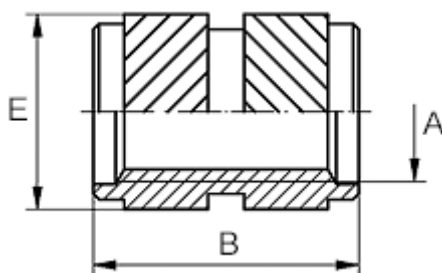

Data Sheet

Article number: 12864000040800
Description: KLEE coil 864 000 040.800
M4 Brass

Measures

Female thread A	= M4
Length B	= 8.2
Min distance to edge	= 2.5
Outer diameter E	= 6.3
Recommended bore diameter $W + 0.1$	= 5.6